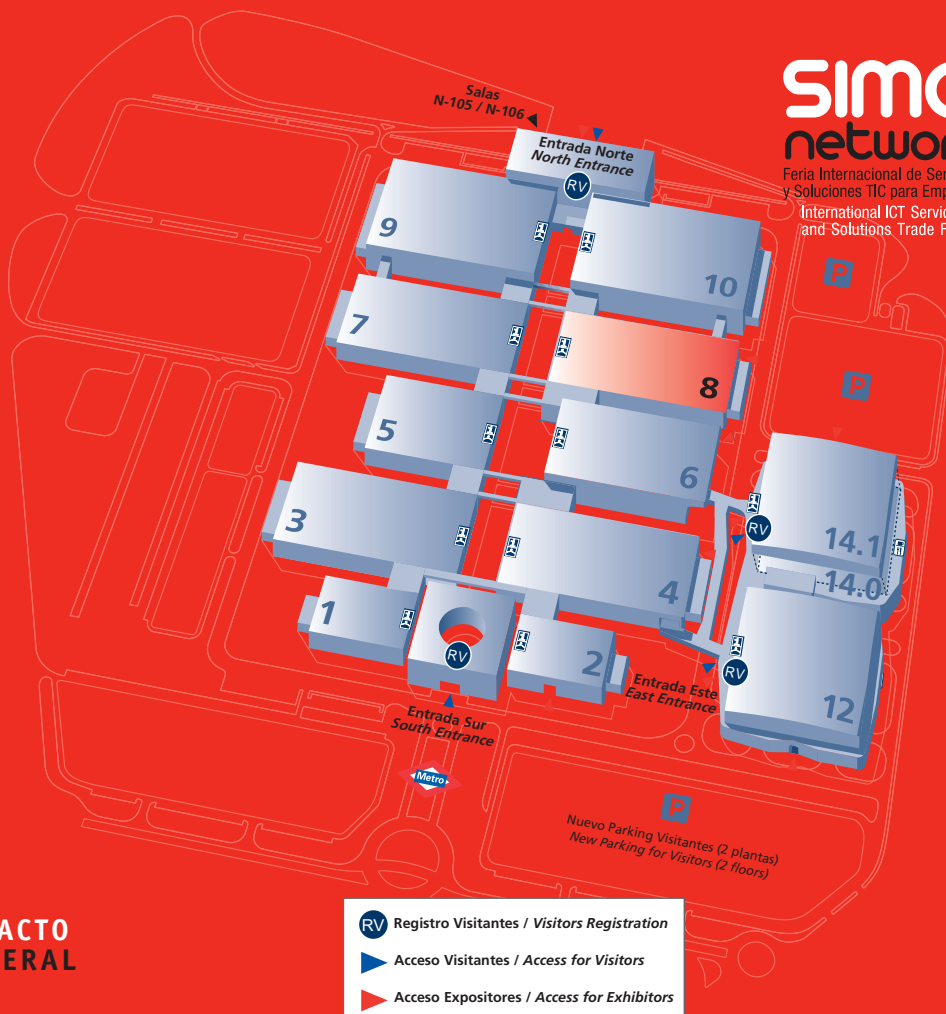

m+d
www.madrimasd.org

simo network
Feria Internacional de Servicios y Soluciones TIC para Empresas
International ICT Services and Solutions Trade Fair

**INFORMACIÓN DE CONTACTO
INFORMATION AND GENERAL ENQUIRIES**

Oficina de comercialización
Fundación madi+d para el Conocimiento
een@madrimasd.org
Tel: +34 91 781 65 78

COLABORAN: